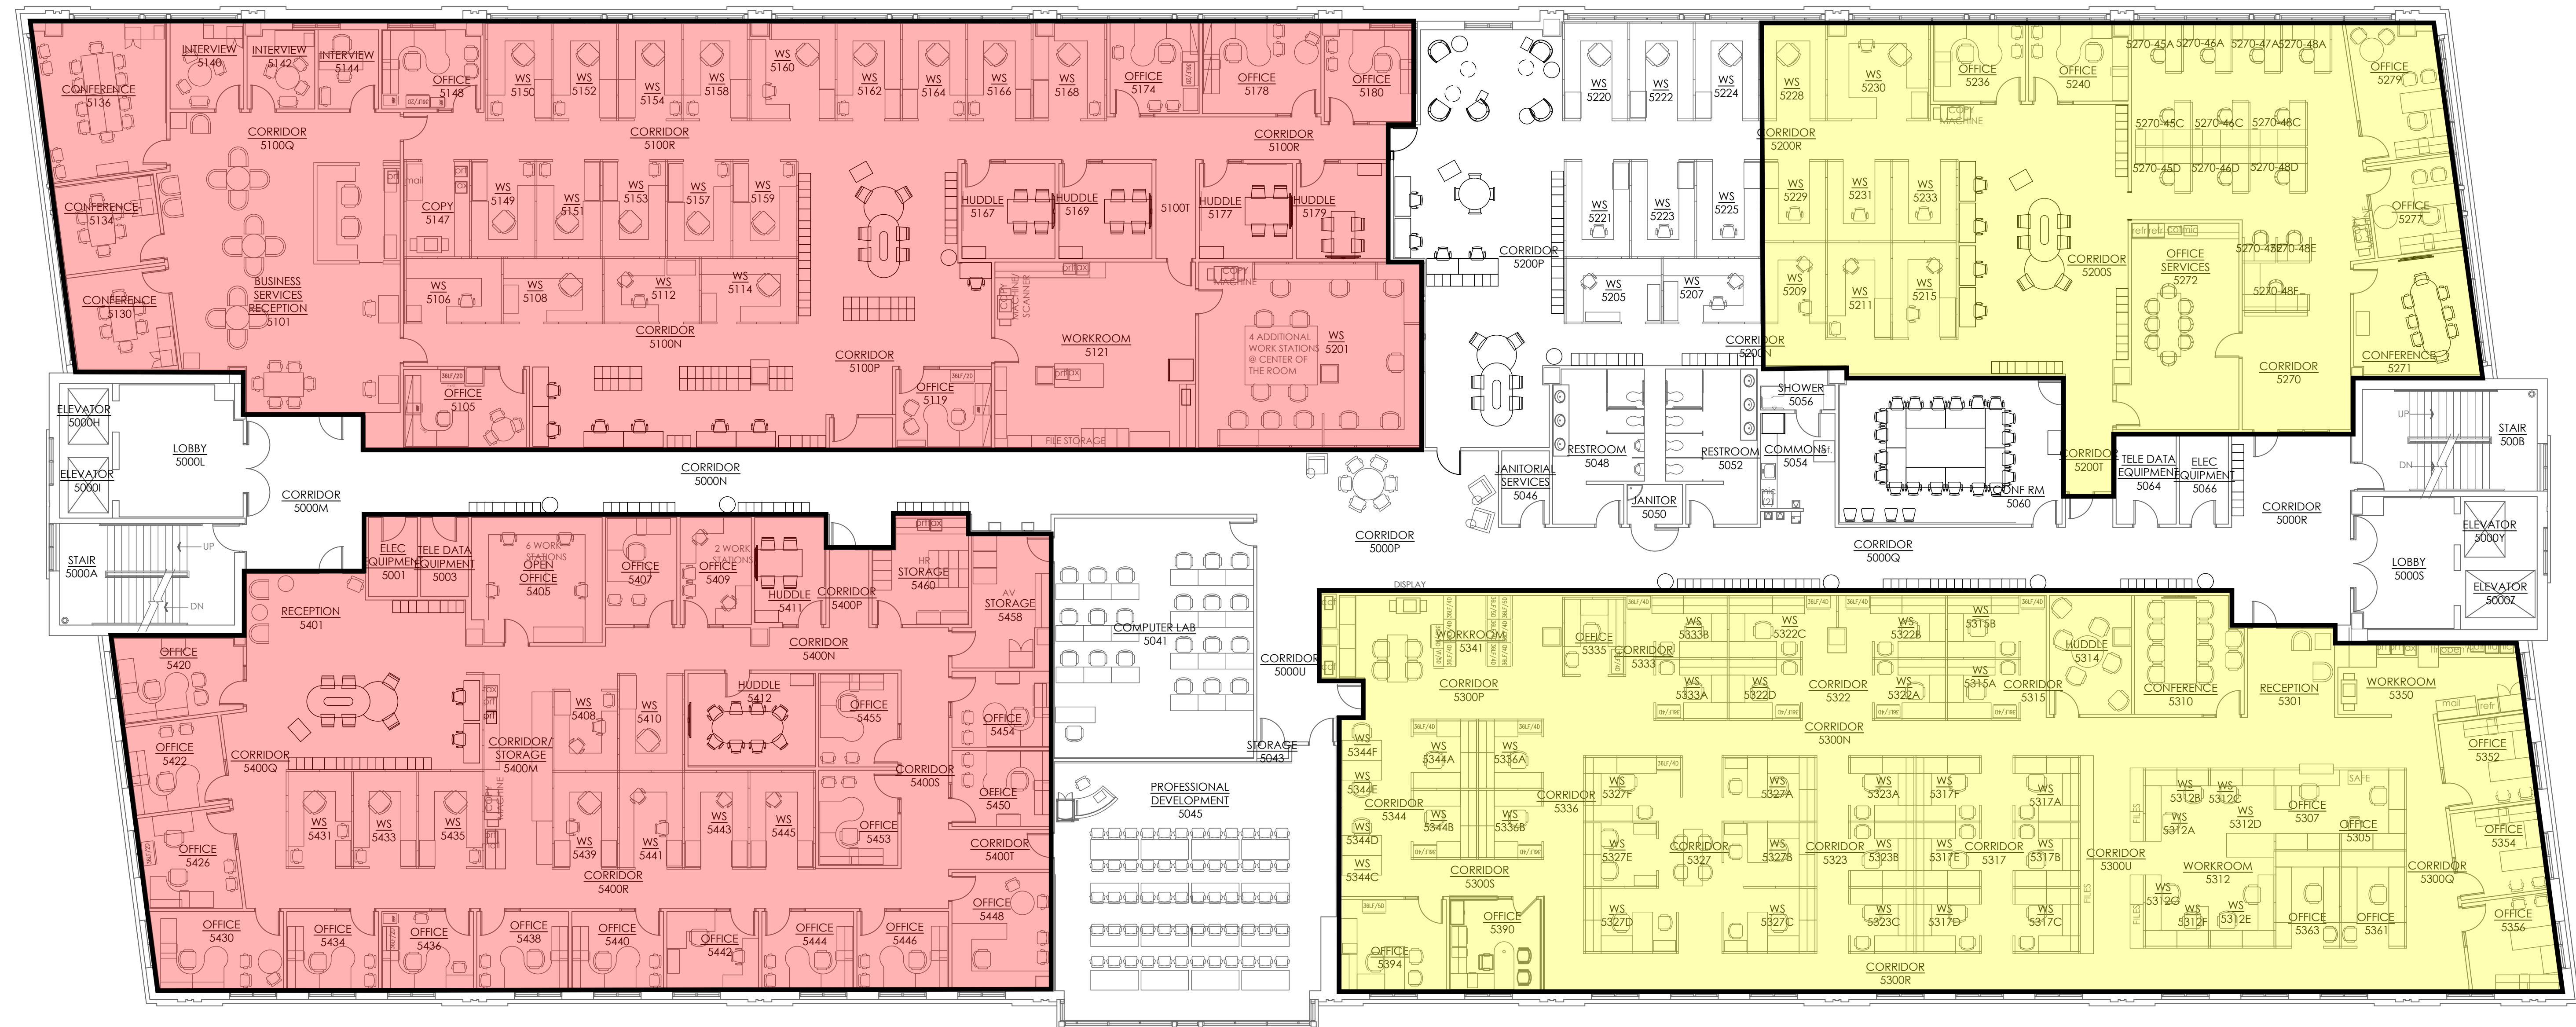

# CAMPUS UNIT

- OHR
- DoBS

WHITE SPACES ARE FLEX SPACE & SHARED CONFERENCE ROOMS/AMENITIES

## FLEX SPACE

## DoBS

SHARED  
CONFERENCE  
ROOMS